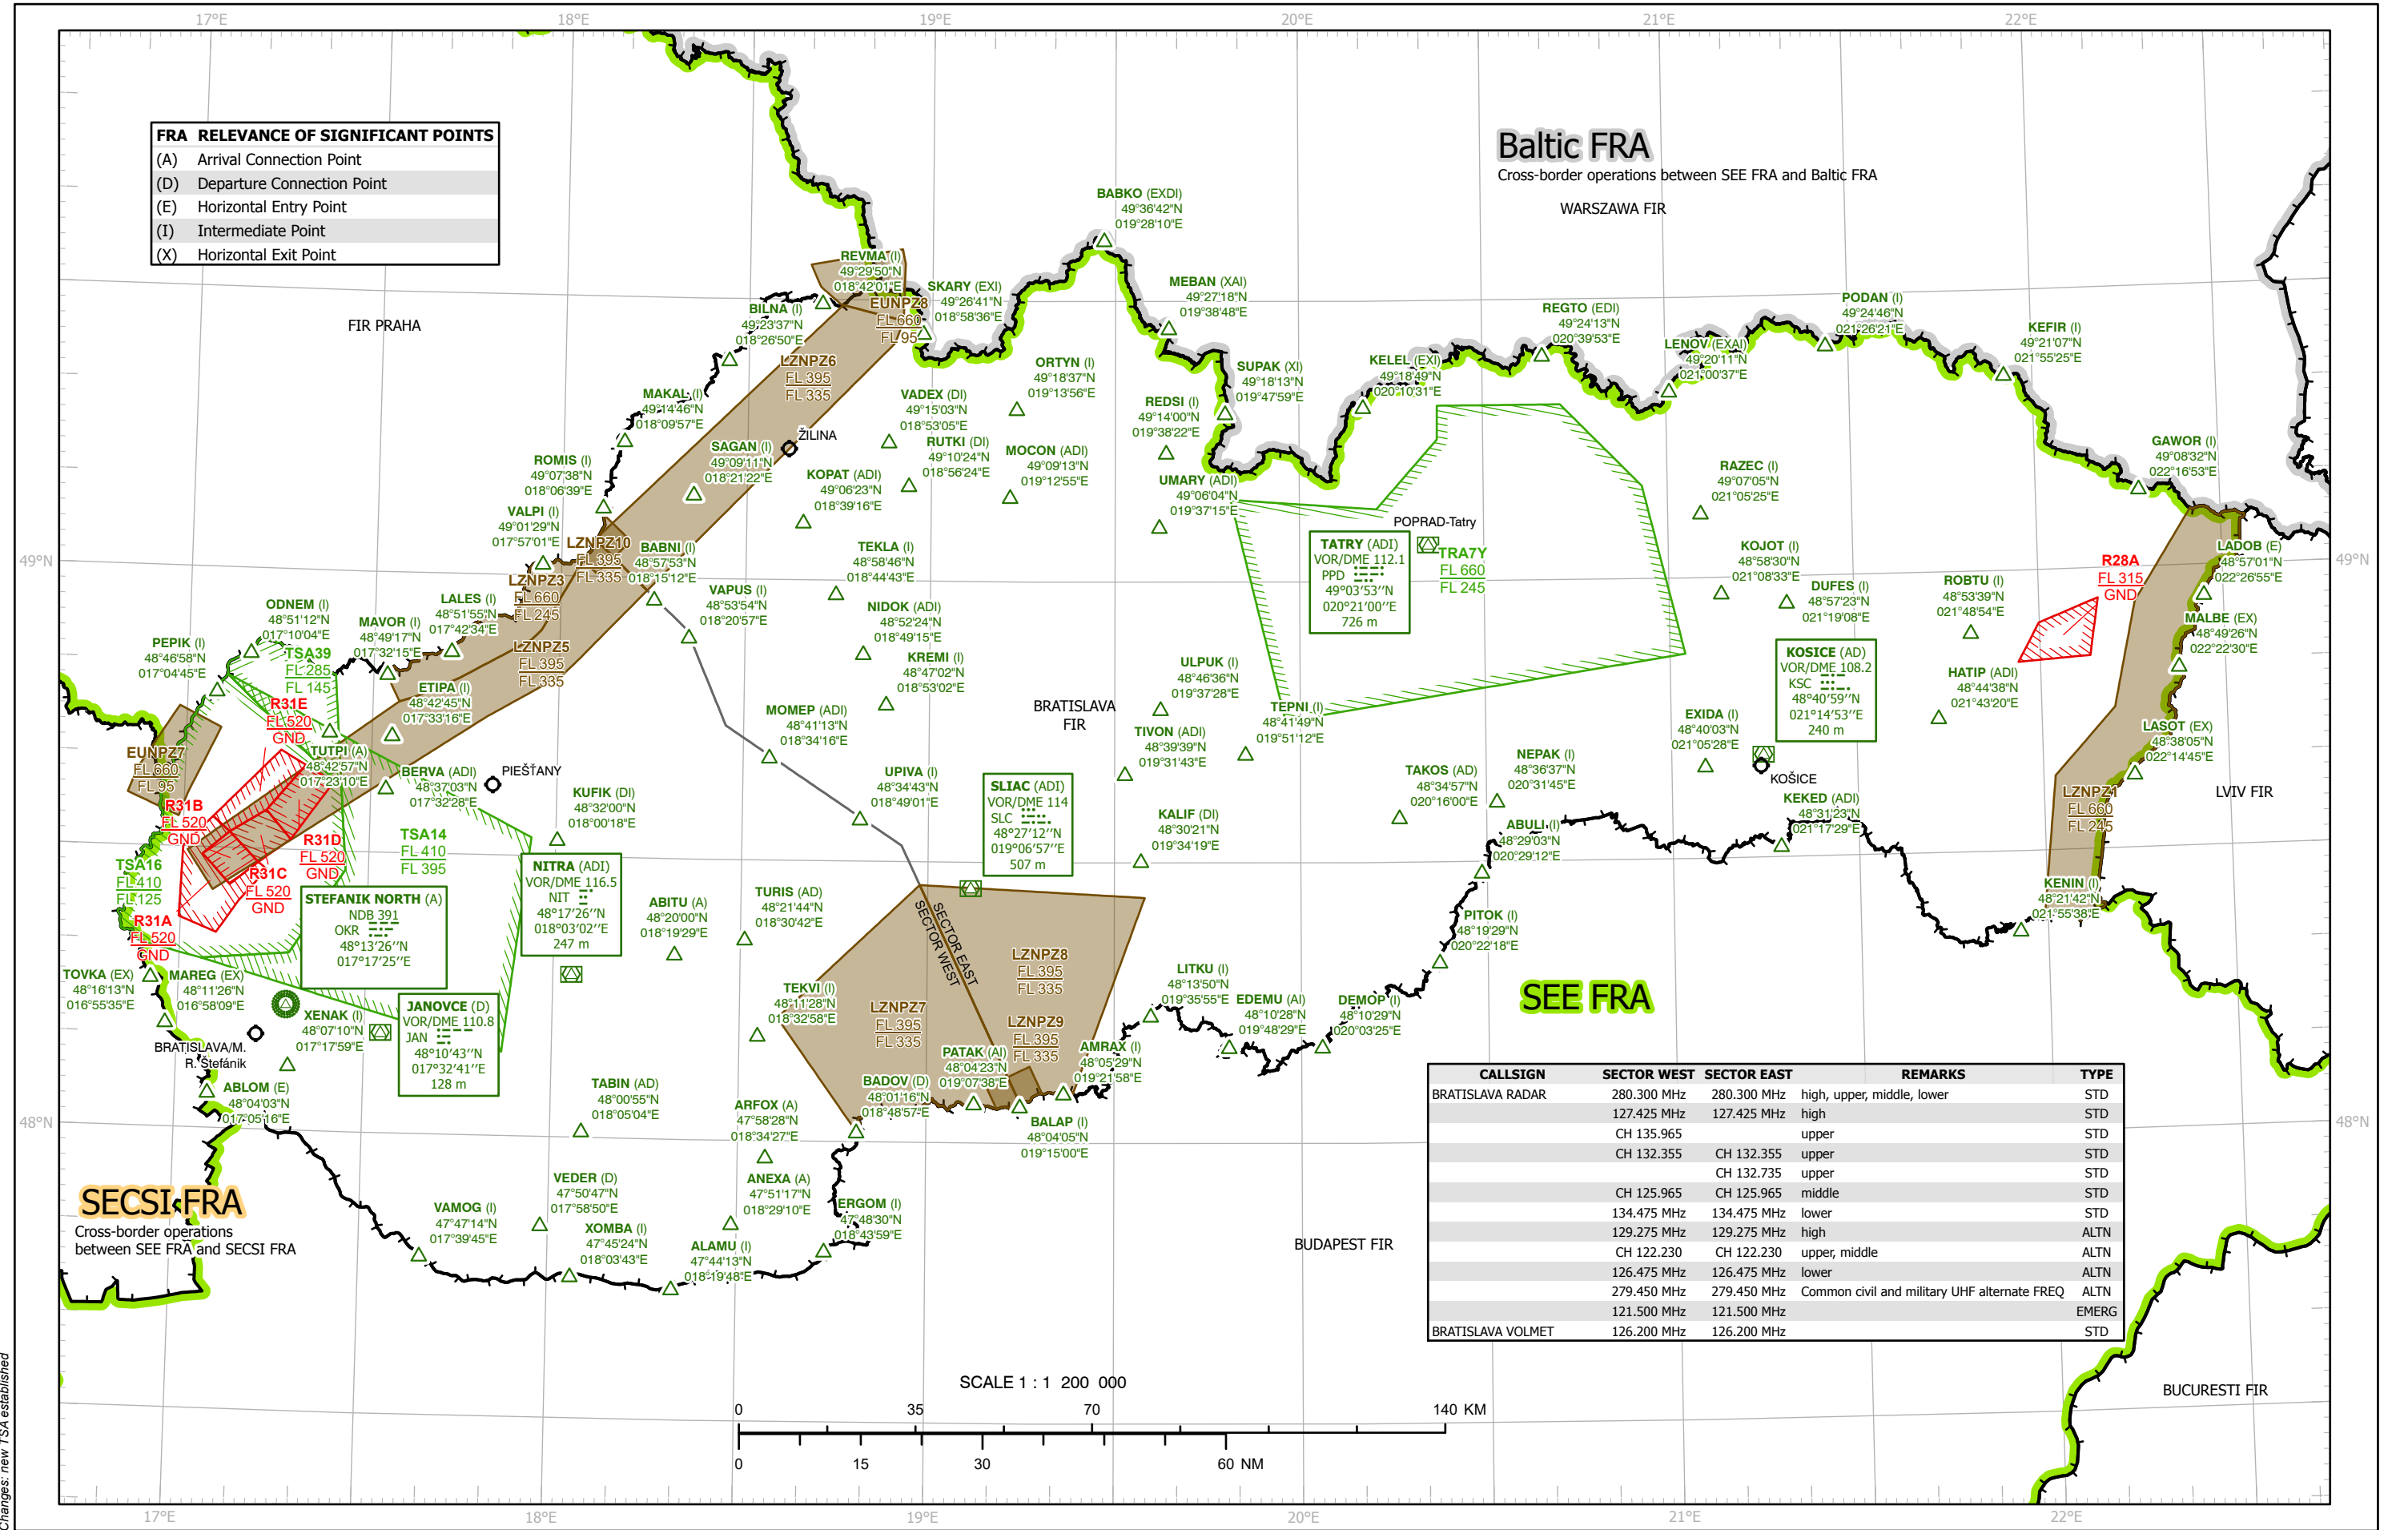

ENROUTE CHART - ICAO /UPPER AIRSPACE = FL 245 - FL 660/ - SEE FRA

SLOVAK REPUBLIC

Changes: new TSA established